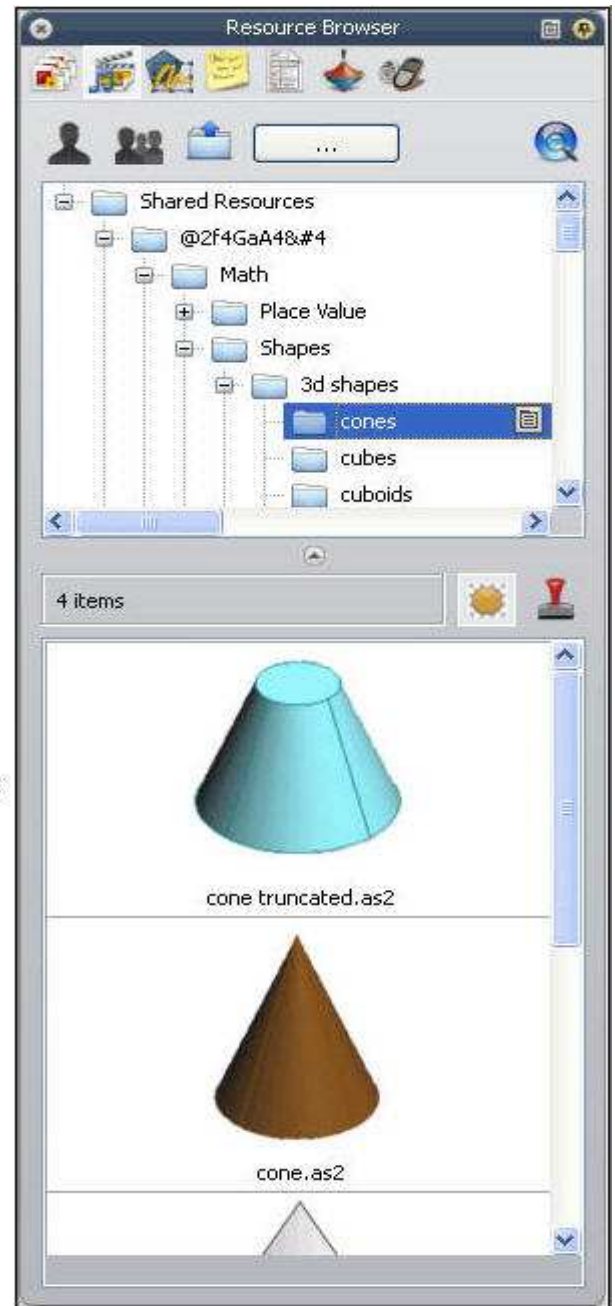

BROWSER TOOLS