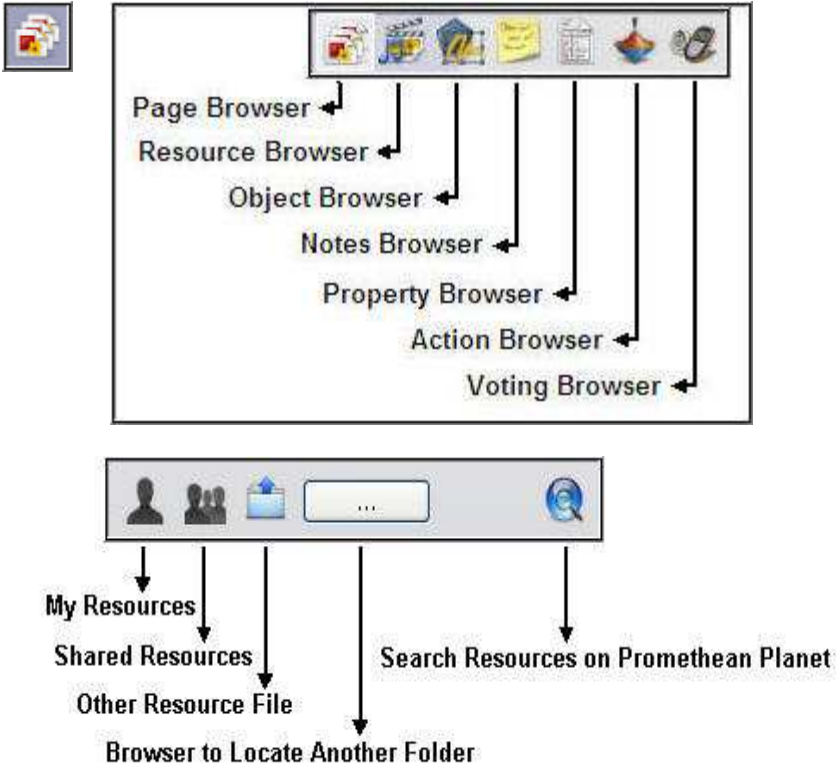

At The Board

- Authoring
- Languages
- Mathematics
- Media

Screenshot to the left is the Toolbar for Profile view:
At The Board

MAIN MENU

Main Menu items:

- New Flipchart (Ctrl+N)
- New
- Open... (Ctrl+O)
- Open Recent
- Close Flipchart (Ctrl+W)
- Save (Ctrl+S)
- Save As...
- Summary...
- Publish...
- Submit Flipcharts to Promethean Planet
- Import
- Print... (Ctrl+Shift+P)
- Settings...
- Exit

File menu items:

- Switch Profile
- Fullscreen (F5)
- Flipcharts
- Next Page (PgDown)
- Previous Page (PgUp)
- Page Zoom (Ctrl+Shift+Z)
- Browsers (Ctrl+B)
- Menubar
- Document tabs
- Flipchart trashcan
- Dashboard (F11)
- Sound Controller
- Customize... (Ctrl+U)

View menu items:

- Contents... (F1)
- Promethean Website
- Promethean Planet (F12)
- Check for updates...
- About

Help menu items:

- File
- Edit
- View
- Insert
- Tools
- Help

BROWSER TOOLS

OBJECT TOOLS